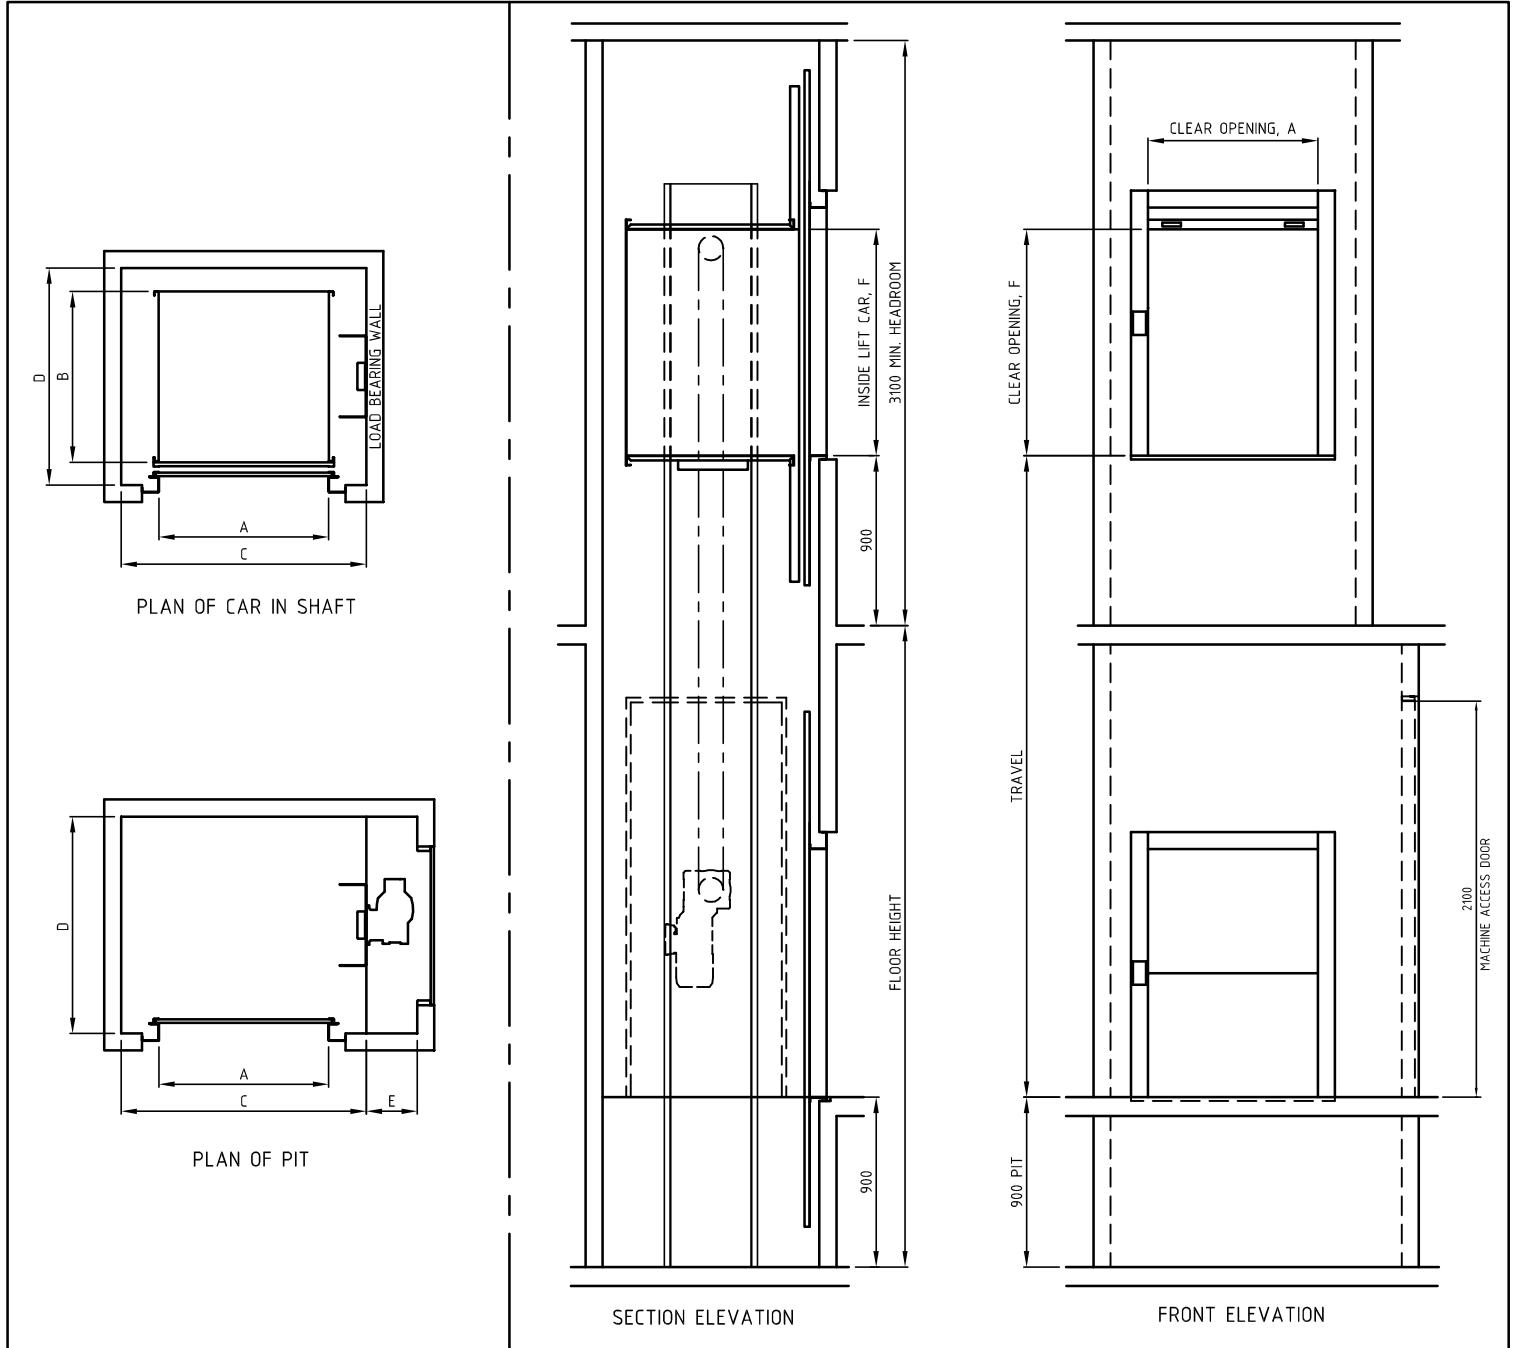

## CD150/CD250 chain drive dumbwaiter typical general arrangement

### DIMENSIONS WITHOUT TOWER

MODEL	LOAD	LIFT CAR SIZE			CLEAR LIFT SHAFT			DOOR
		A	B	C	D	E	F	
CD150	150 Kg	800	800	1090	1030	250	1100	
CD250	250 Kg	900	900	1260	1130	270	1200	

### DIMENSIONS WITH TOWER

MODEL	LOAD	LIFT CAR SIZE			CLEAR LIFT SHAFT			DOOR
		A	B	C	D	E	F	
CD150	150 Kg	800	800	1190	1070	250	1100	
CD250	250 Kg	900	900	1360	1170	270	1200	